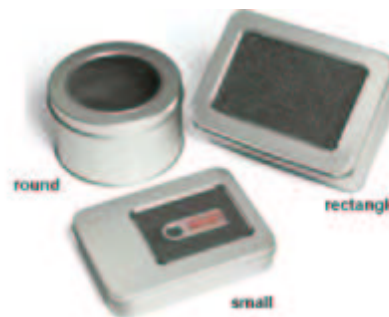

Pad printed white box:	MOQ 500 + extra charge
Printed 4Cp gift box:	MOQ 500 + extra charge
Tin packaging:	MOQ 500 + extra charge